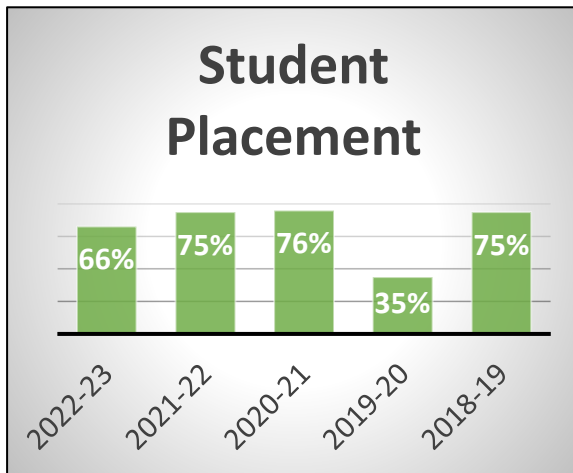

PLACEMENT

PROMINENT RECRUITERS

ADMISSION CO-ORDINATORS

M.A. Hindu Studies & M.A. Public Health

Dr Abhishek Mishra
Assistant Professor
9899638545
Abhishekkumarmishra@csjmu.ac.in

MRME & M.A. Sociology

Dr Manas Upadhyaya
Assistant Professor
9936262920
drmanasupadhyay@csjmu.ac.in

M.A. Social Work

Dr Satya Prakash Verma
Assistant Professor
8218756681
spverma@csjmu.ac.in

M.A. Sociology

Dr Anita Awasthi
Assistant Professor
6306827962
anitaawasthis@gmail.com

M.A. Economics

Dr Sharad Dixit
Assistant Professor
9140562284
drsharaddixit@csjmu.ac.in

PGDGC

Dr Priyanka Shukla
Assistant Professor
8957052126
priyankashukla@csjmu.ac.in

Diploma in Digital Humanities

Dr Anshu Singh
Assistant Professor
9891445385
dranshusingh@csjmu.ac.in

SCHOOL OF ARTS, HUMANITIES & SOCIAL SCIENCES

CSJM UNIVERSITY KANPUR

(NAAC A++ and Category-1 University of UGC)

Email: info@csjmu.ac.in