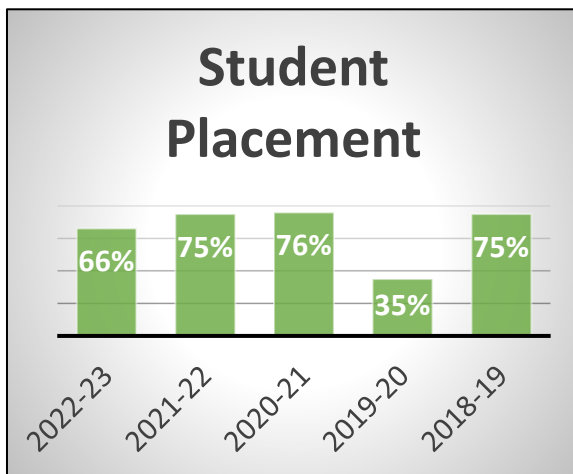

PLACEMENT

PROMINENT RECRUITERS