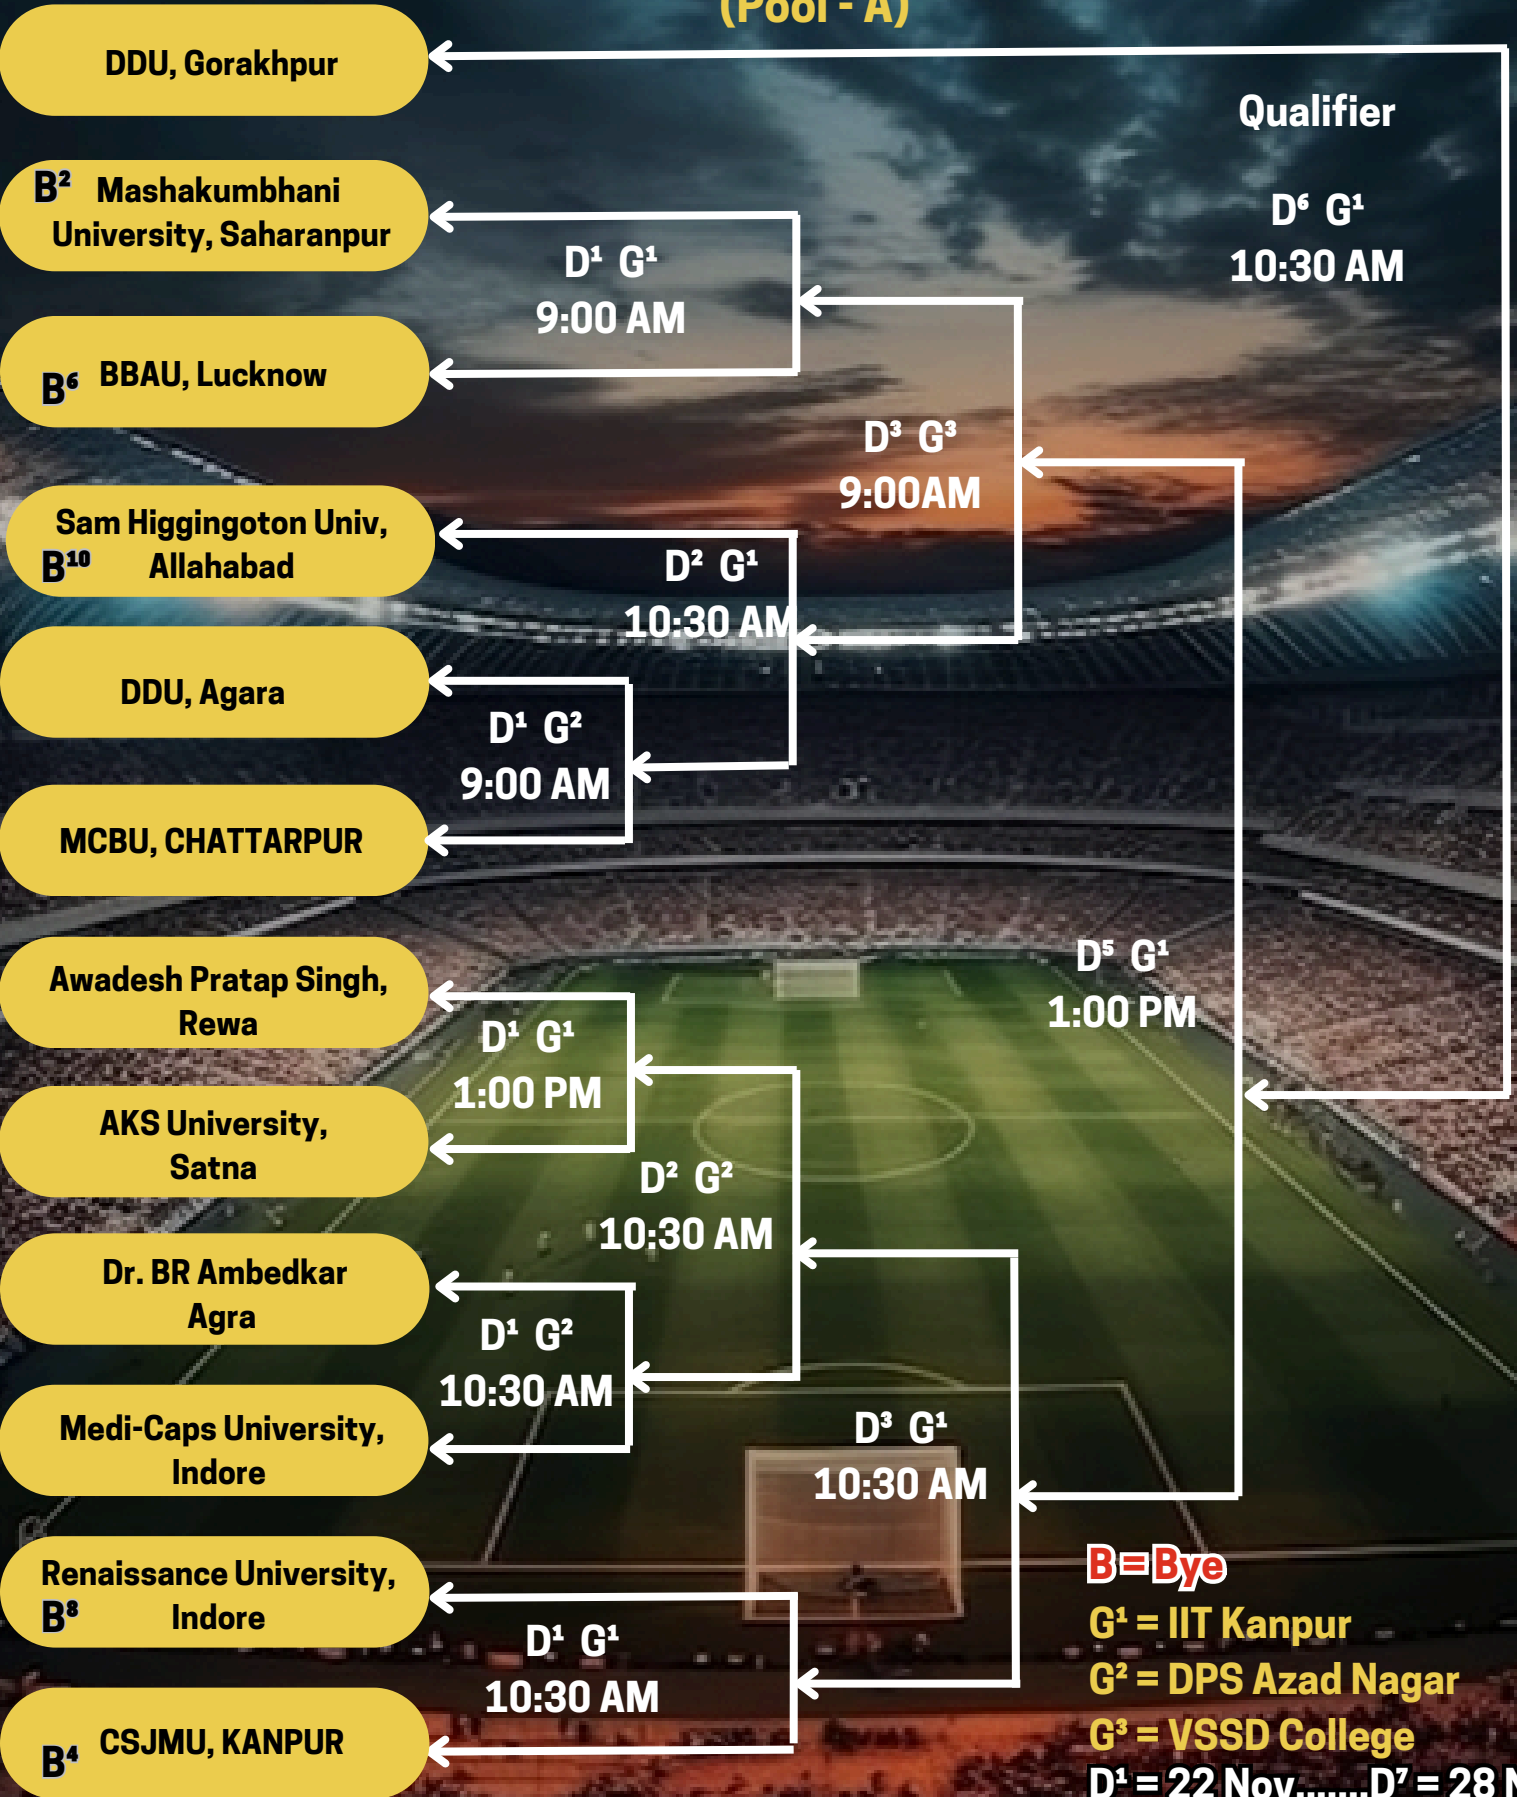

CENTRAL ZONE FOOTBALL MEN'S CHAMPIONSHIP (2024-25)

Fixtures (Pool - A)

CENTRAL ZONE FOOTBALL MEN'S CHAMPIONSHIP (2024-25)

Fixtures (Pool - B)

CENTRAL ZONE FOOTBALL MEN'S CHAMPIONSHIP (2024-25)

Fixtures (Pool - C)

CENTRAL ZONE FOOTBALL MEN'S CHAMPIONSHIP (2024-25)

Fixtures (Pool - D)

CENTRAL ZONE FOOTBALL MEN'S CHAMPIONSHIP (2024-25)

LEAGUE FIXTURE

D⁷ G¹ (9:00 AM)

POOL A (WINNER)

VS

POOL B (WINNER)

D⁷ G² (9:00 AM)

POOL C (WINNER)

VS

POOL D (WINNER)

D⁷ G² (2:30 PM)

POOL D (WINNER)

VS

POOL B (WINNER)

D⁷ G¹ (2:30 PM)

POOL C (WINNER)

VS

POOL A (WINNER)

D⁸ G¹ (10:30 AM)

POOL A (WINNER)

VS

POOL D (WINNER)