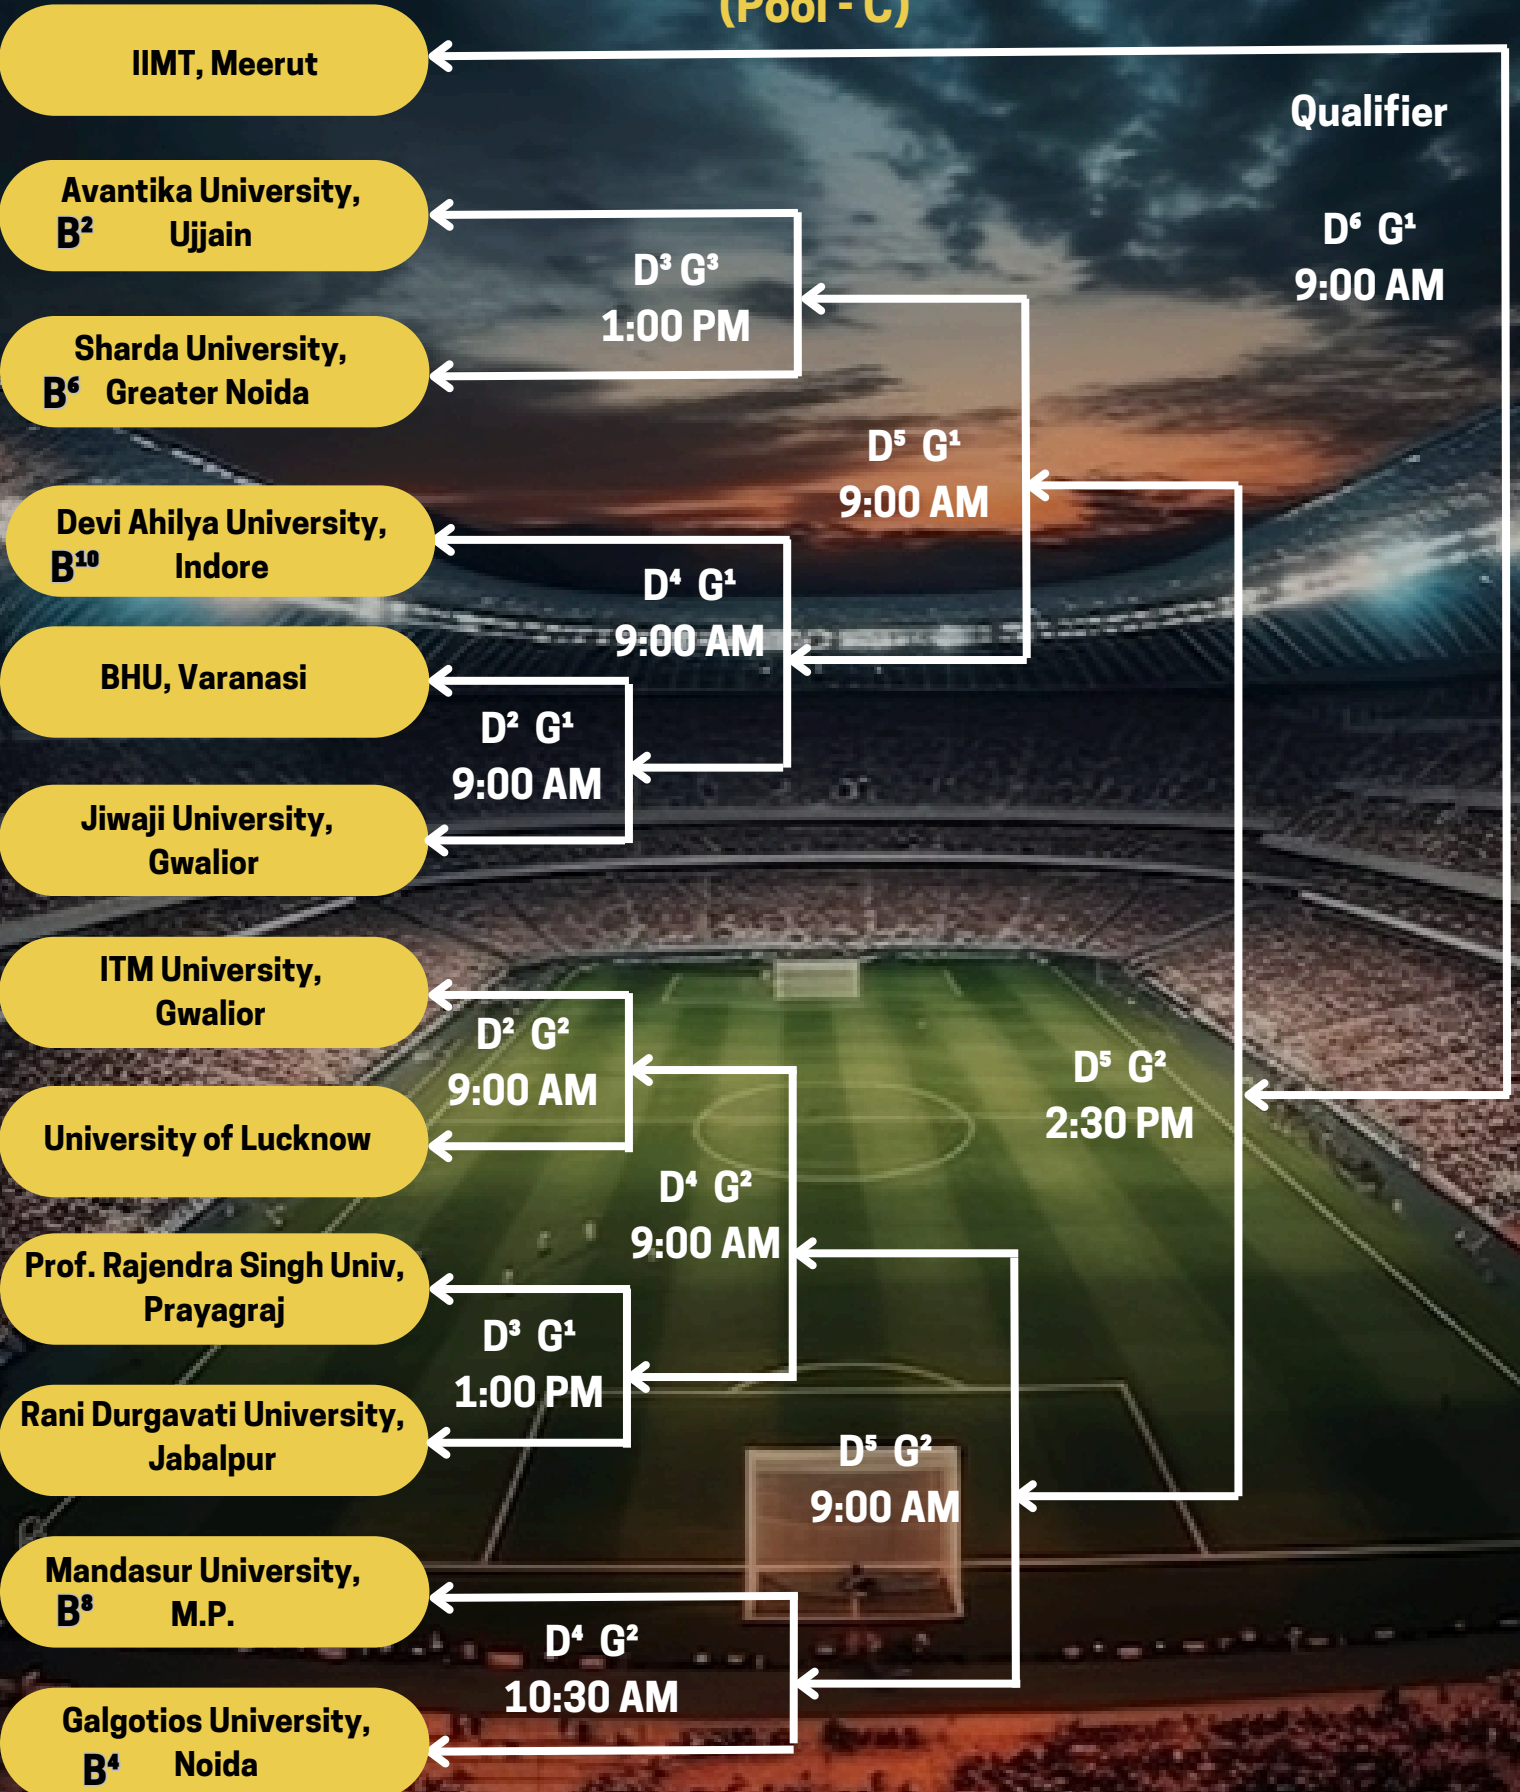

CENTRAL ZONE FOOTBALL MEN'S CHAMPIONSHIP (2024-25)

Fixtures (Pool - A)

CENTRAL ZONE FOOTBALL MEN'S CHAMPIONSHIP (2024-25)

Fixtures (Pool - B)

CENTRAL ZONE FOOTBALL MEN'S CHAMPIONSHIP (2024-25)

Fixtures (Pool - C)

CENTRAL ZONE FOOTBALL MEN'S CHAMPIONSHIP (2024-25)

Fixtures (Pool - D)

CENTRAL ZONE FOOTBALL MEN'S CHAMPIONSHIP (2024-25)

LEAGUE FIXTURE

D⁷ G¹ (9:00 AM)

POOL A (WINNER)

VS

POOL B (WINNER)

D⁷ G² (9:00 AM)

POOL C (WINNER)

VS

POOL D (WINNER)

D⁷ G² (2:30 PM)

POOL D (WINNER)

VS

POOL B (WINNER)

D⁷ G¹ (2:30 PM)

POOL C (WINNER)

VS

POOL A (WINNER)

D⁸ G¹ (10:30 AM)

POOL A (WINNER)

VS

POOL D (WINNER)