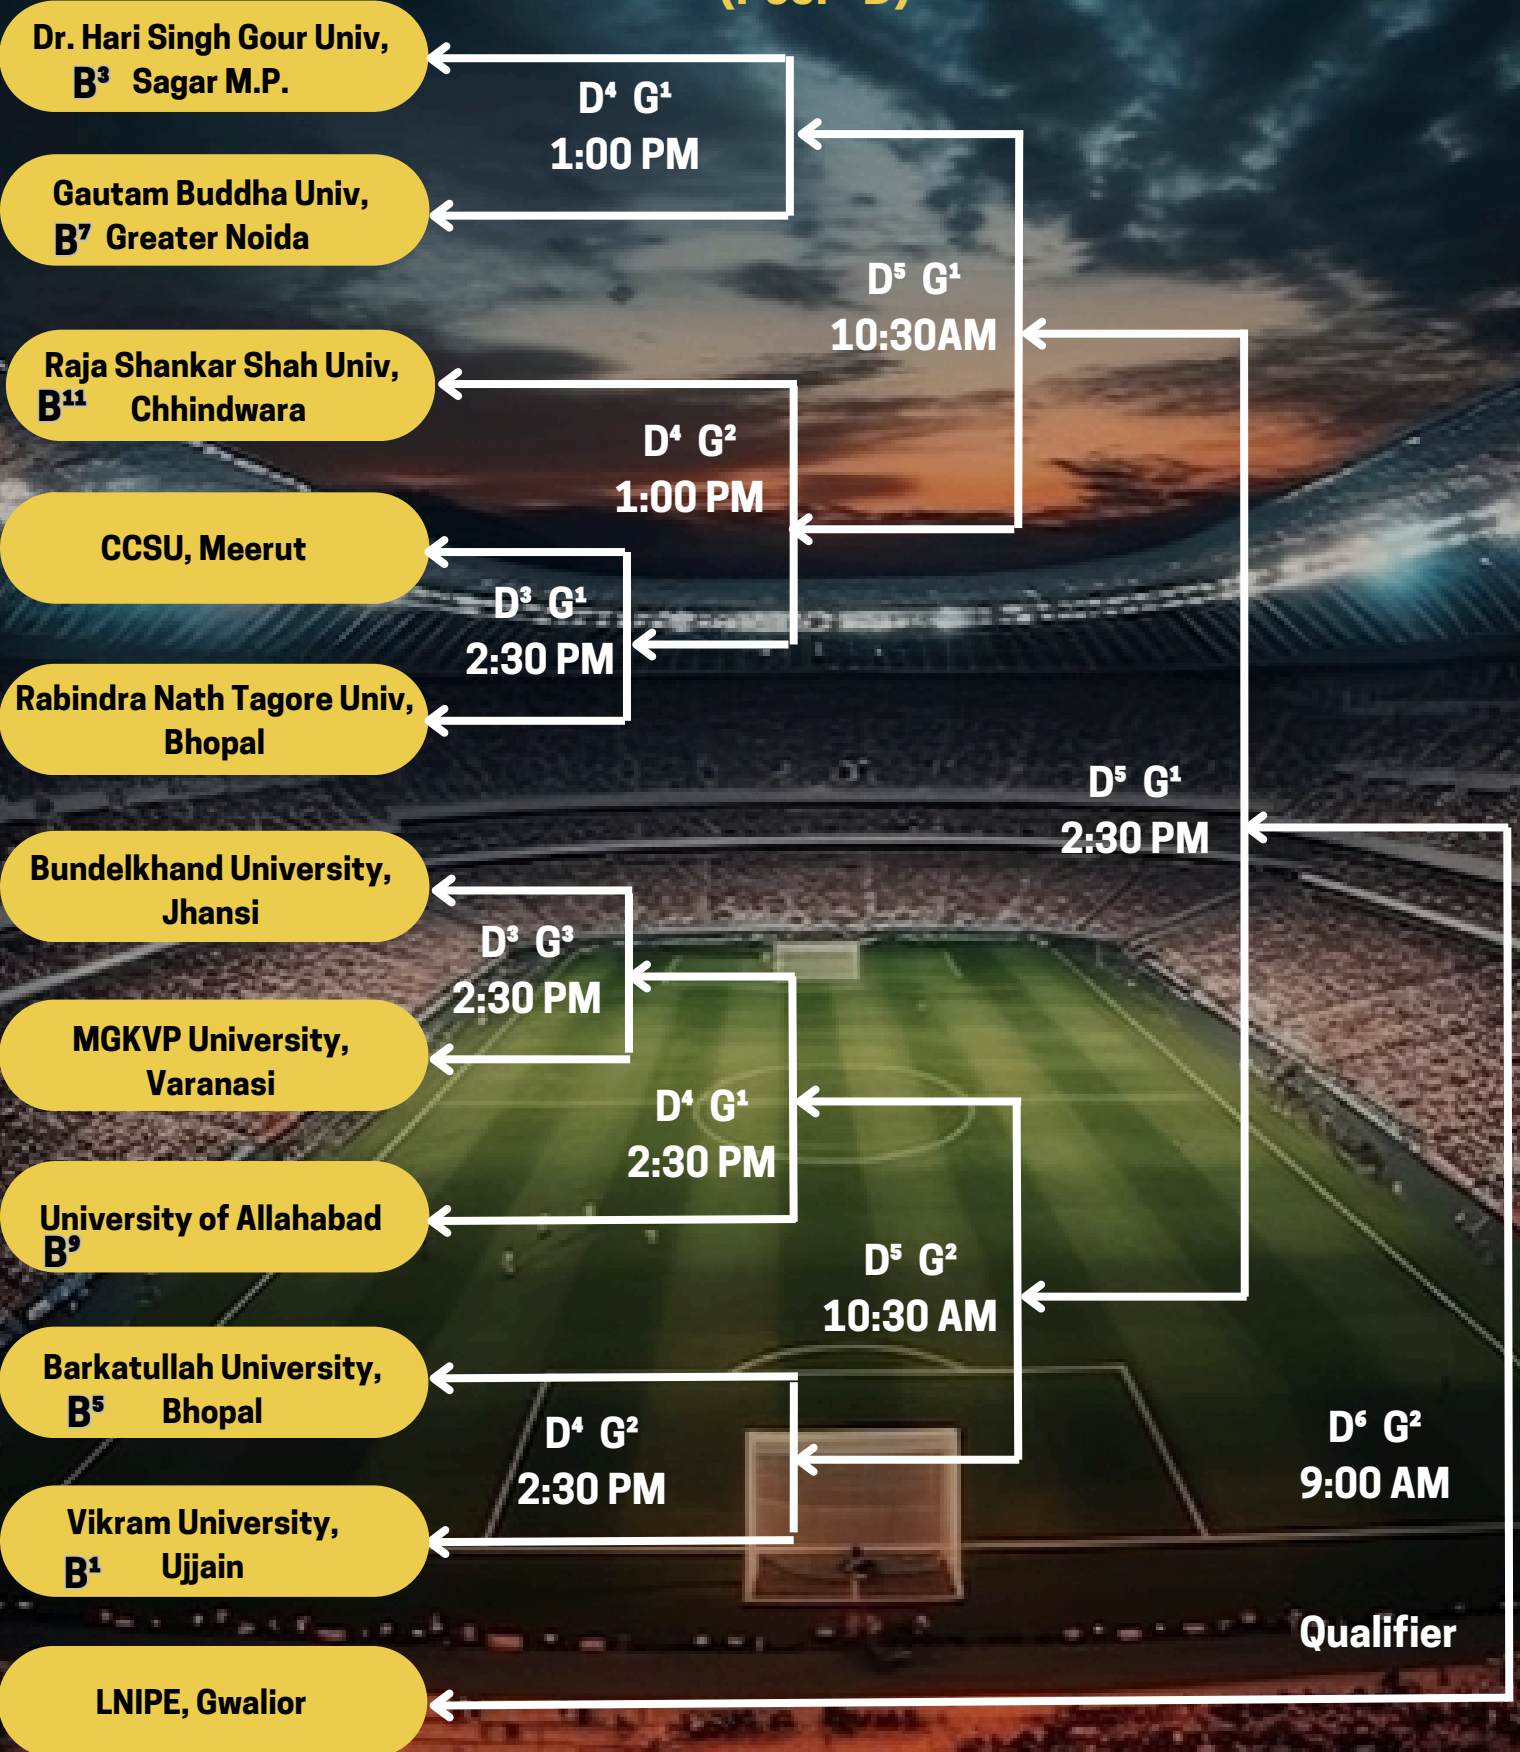

CENTRAL ZONE FOOTBALL MEN'S CHAMPIONSHIP (2024-25)

Fixtures (Pool - A)

CENTRAL ZONE FOOTBALL MEN'S CHAMPIONSHIP (2024-25)

Fixtures (Pool - B)

CENTRAL ZONE FOOTBALL MEN'S CHAMPIONSHIP (2024-25)

Fixtures (Pool - C)

CENTRAL ZONE FOOTBALL MEN'S CHAMPIONSHIP (2024-25)

Fixtures (Pool - D)

CENTRAL ZONE FOOTBALL MEN'S CHAMPIONSHIP (2024-25)

LEAGUE FIXTURE

D⁷ G¹ (9:00 AM)

POOL A (WINNER)

VS

POOL B (WINNER)

D⁷ G² (9:00 AM)

POOL C (WINNER)

VS

POOL D (WINNER)

D⁷ G² (2:30 PM)

POOL D (WINNER)

VS

POOL B (WINNER)

D⁷ G¹ (2:30 PM)

POOL C (WINNER)

VS

POOL A (WINNER)

D⁸ G¹ (10:30 AM)

POOL A (WINNER)

VS

POOL D (WINNER)